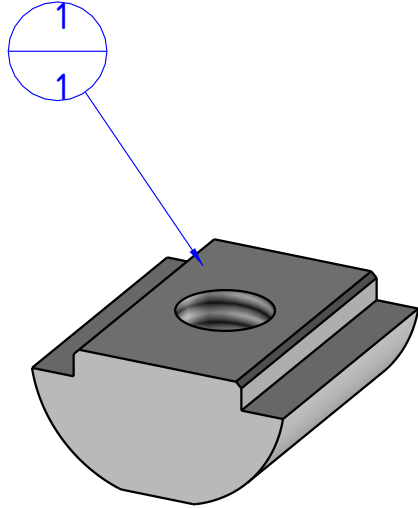

THE PROPERTY OF THE DRAWING IS ESTABLISHED BY LAW. IT IS FORBIDDEN TO PRODUCE OR SHOW IT TO THIRD PART. WITHOUT A WRITTEN AGREEMENT.

Item	Name	Q.ty
1	GWP.4LM	1

DESIGNED FROM	FPS Automation		REVIEW	A
DATE	28/09/2021	WEIGHT	0,002kg	
CODE	CA.GWP.4LM			