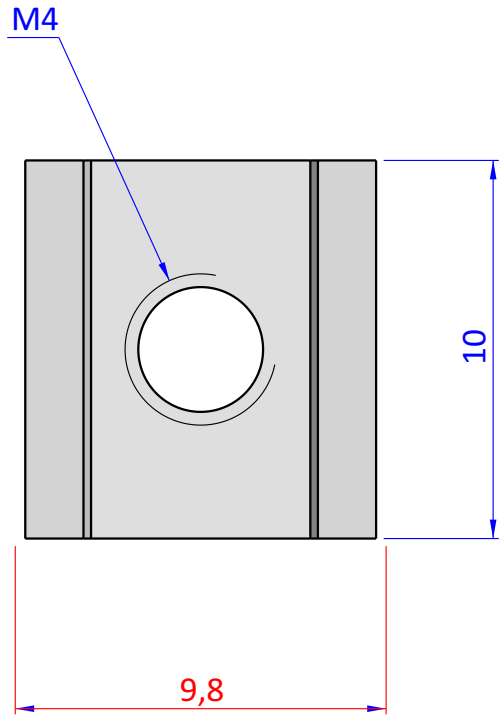

THE PROPERTY OF THE DRAWING IS ESTABLISHED BY LAW. IT IS FORBIDDEN TO PRODUCE OR SHOW IT TO THIRD PART. WITHOUT A WRITTEN AGREEMENT.

Item	Name	Q.ty
1	GWP.4LM	1

DESIGNED FROM	FPS Automation		REVIEW	A
DATE	28/09/2021	WEIGHT	0,002kg	
CODE	CA.GWP.4LM			

Format A4

UNI 936-76

GENERAL TOLERANCE

UNI - ISO 2768

CLASSE f

DESCRIPTION

-